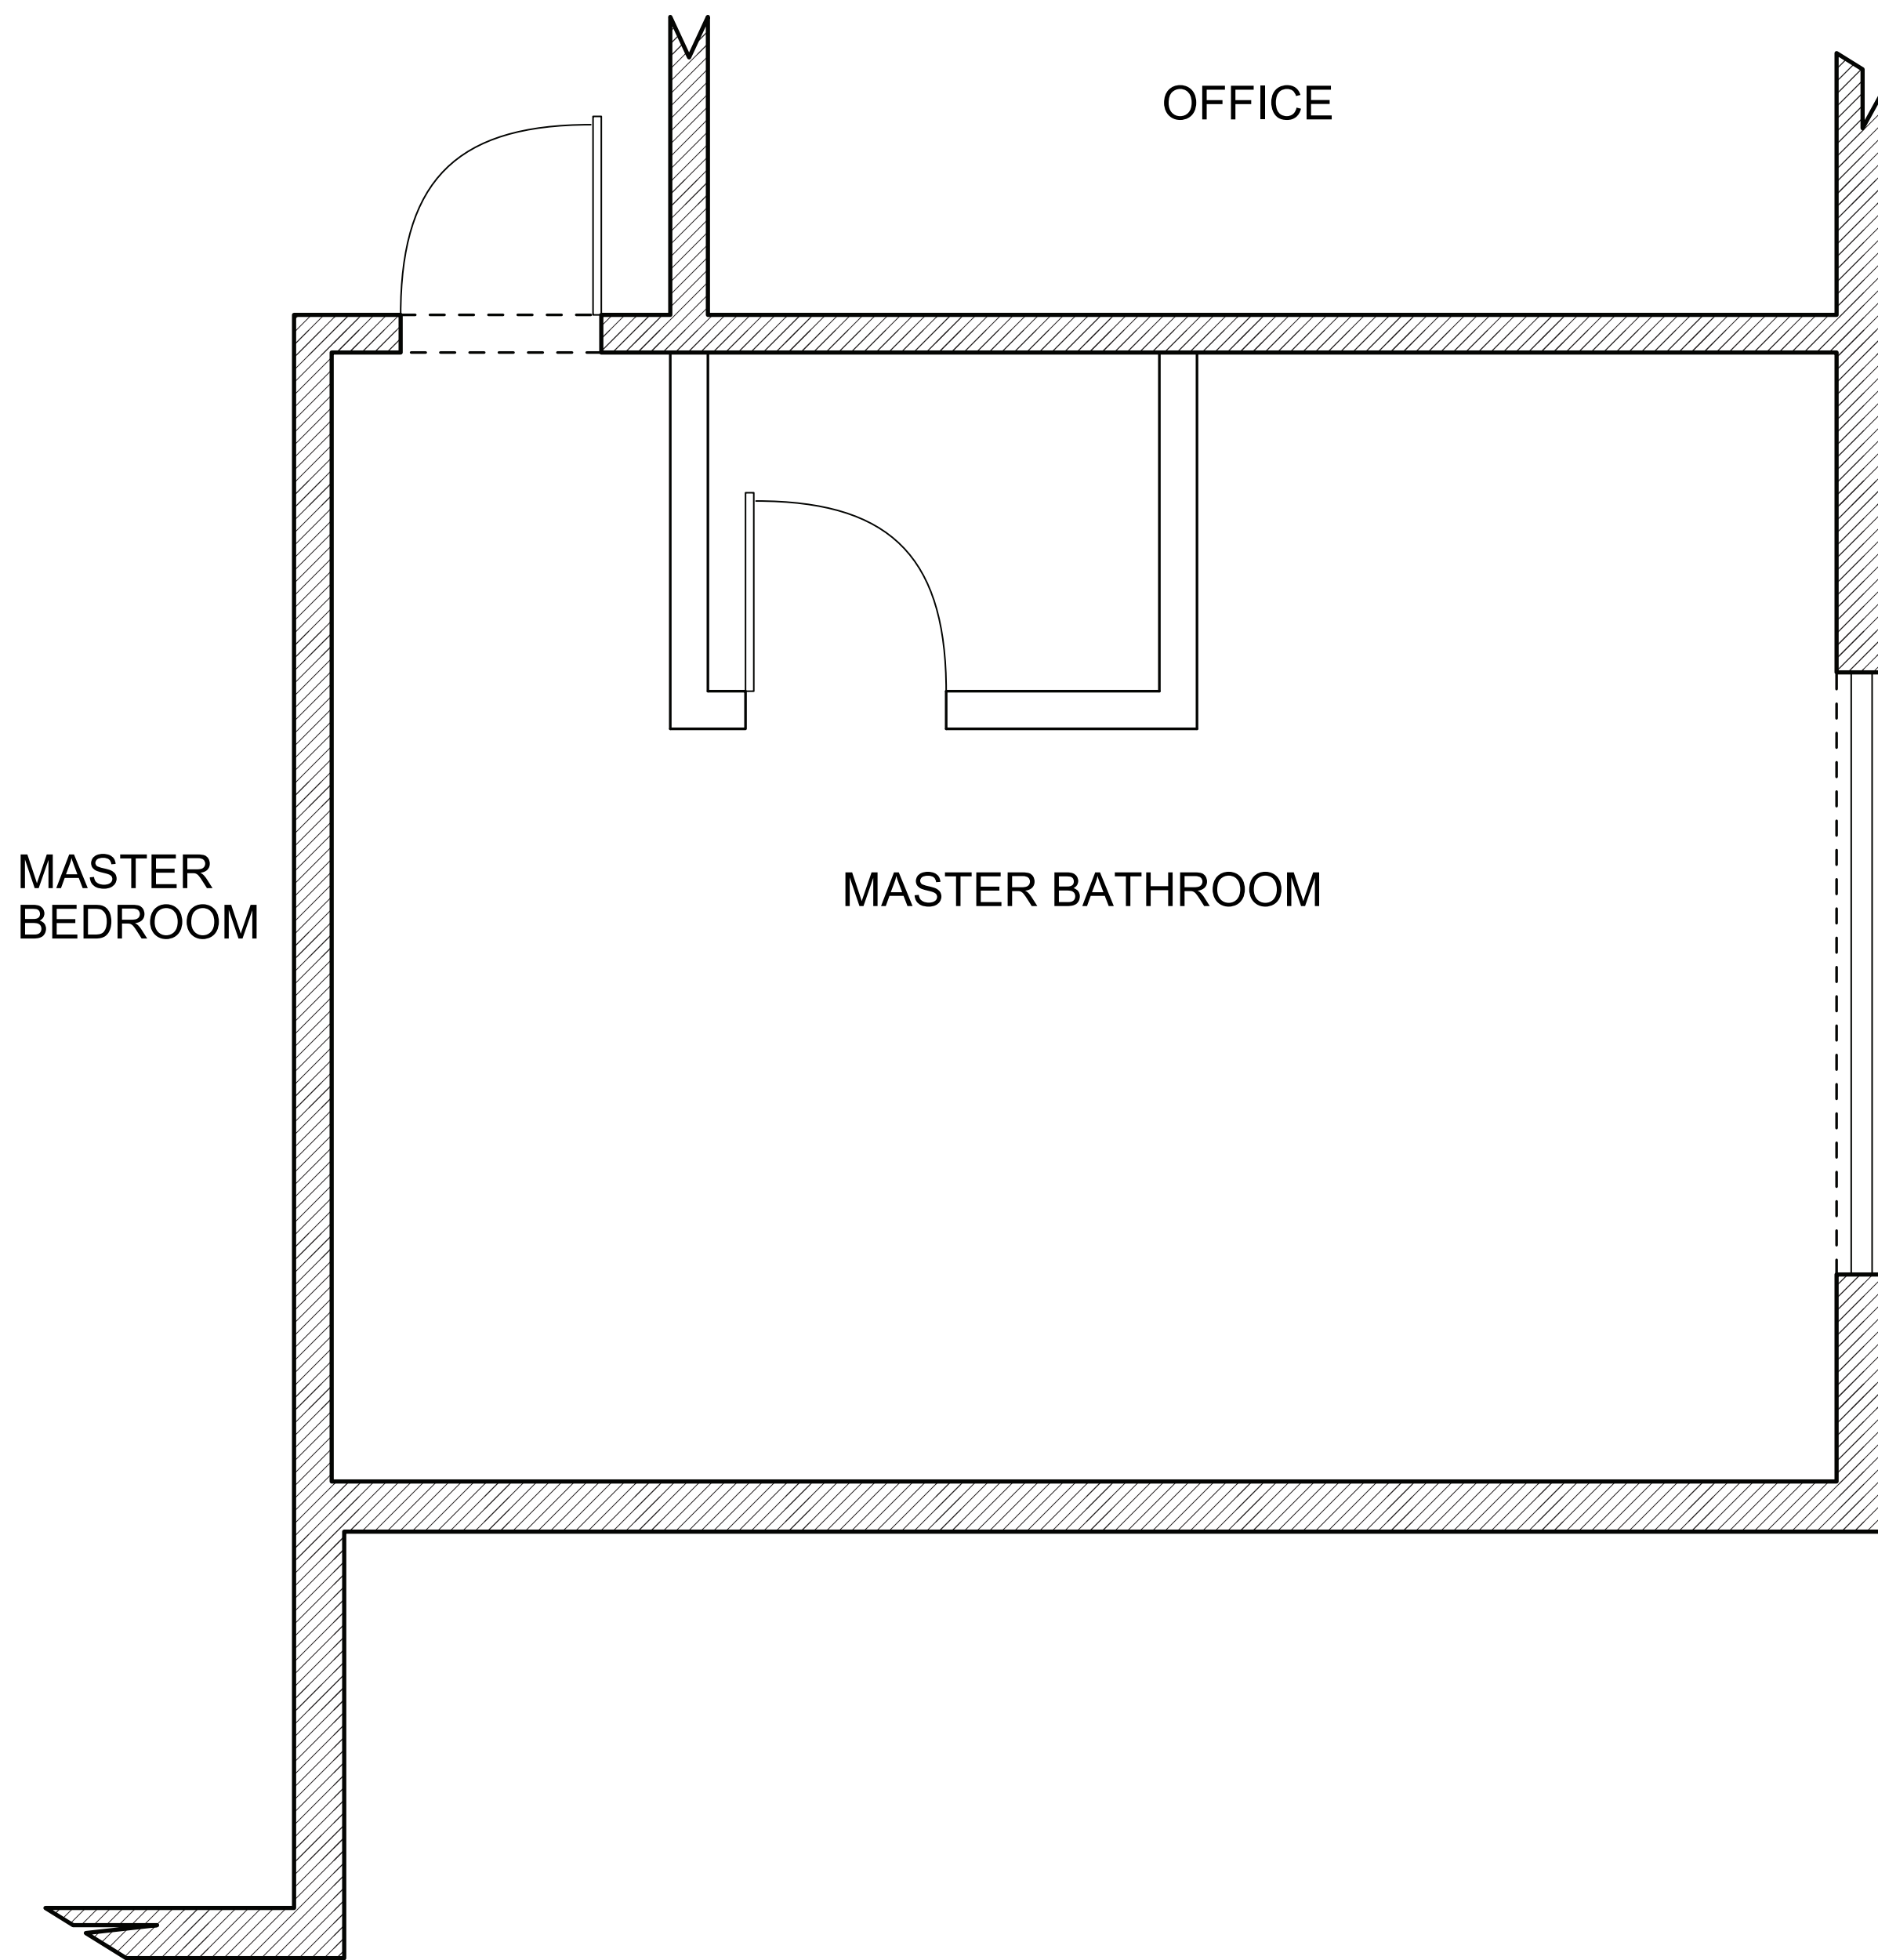

HIDDEN
Milwaukee, WI HIDDEN
PH 1.414.***.****
www.JonathanPMoran.com

CONSTRUCTION / DEMO PLAN

1/2" - 1'-0"

12-13-2021

CLIENT INFORMATION:

Steve & Maria Residence
West Allis, WI

CONSTRUCTION / DEMO PLAN
MASTER BATHROOM

CONSTRUCTION PLAN
SCALE 1/2" - 1'-0"