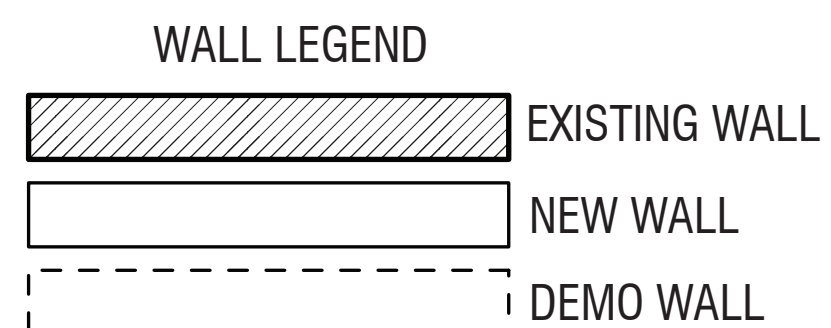

DESIGNER:
JONATHAN P MORAN

DATE:	REVISION:	INITIAL:

SCALE: 1/2" - 1'-0"

SHEET: 2 OF 7

A2